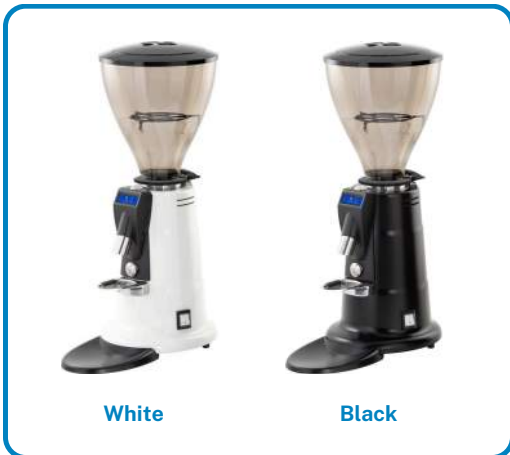

## Coffee Grinders

Macap is a part of Ryoma Group, the parent group of Astoria coffee machines. Macap manufactures professional ranges of coffee grinder with 100% Italian quality since 1930.

White

Black

### MD Xtreme

**Hopper Capacity (kg):** 1.4  
**Grinding Output (g/s):** 3  
**Flat Burr Diameter (mm):** 75  
**Dimension (mm):** 230 x 370 x 600  
**E. Power (Ph/kW):** 1 Ph / 0.38 kW

With three programmable doses, manual dosing, dosing counter, and stepless adjustment system. With filter-holder support. Micrometric version.

White

Black

A80 White

A80 Black

**Hopper Capacity (kg):** 1

**Grinding Output (g/s):** 2.5

**Flat Burr Diameter (mm):** 64

**Dimension (mm):** 280 x 450 x 650

**E. Power (Ph/kW):** 1 Ph / 0.42 kW